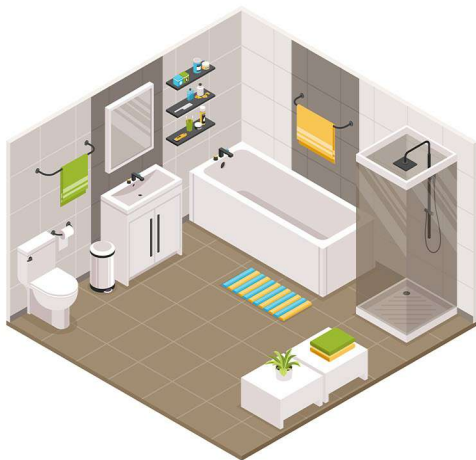

£80+VAT

BATHROOM RIPOUT £80

The estimated price shown may change upon arrival
This is based on an average costing

KITCHEN RIPOUT £140

The estimated price shown may change upon arrival
This is based on an average costing